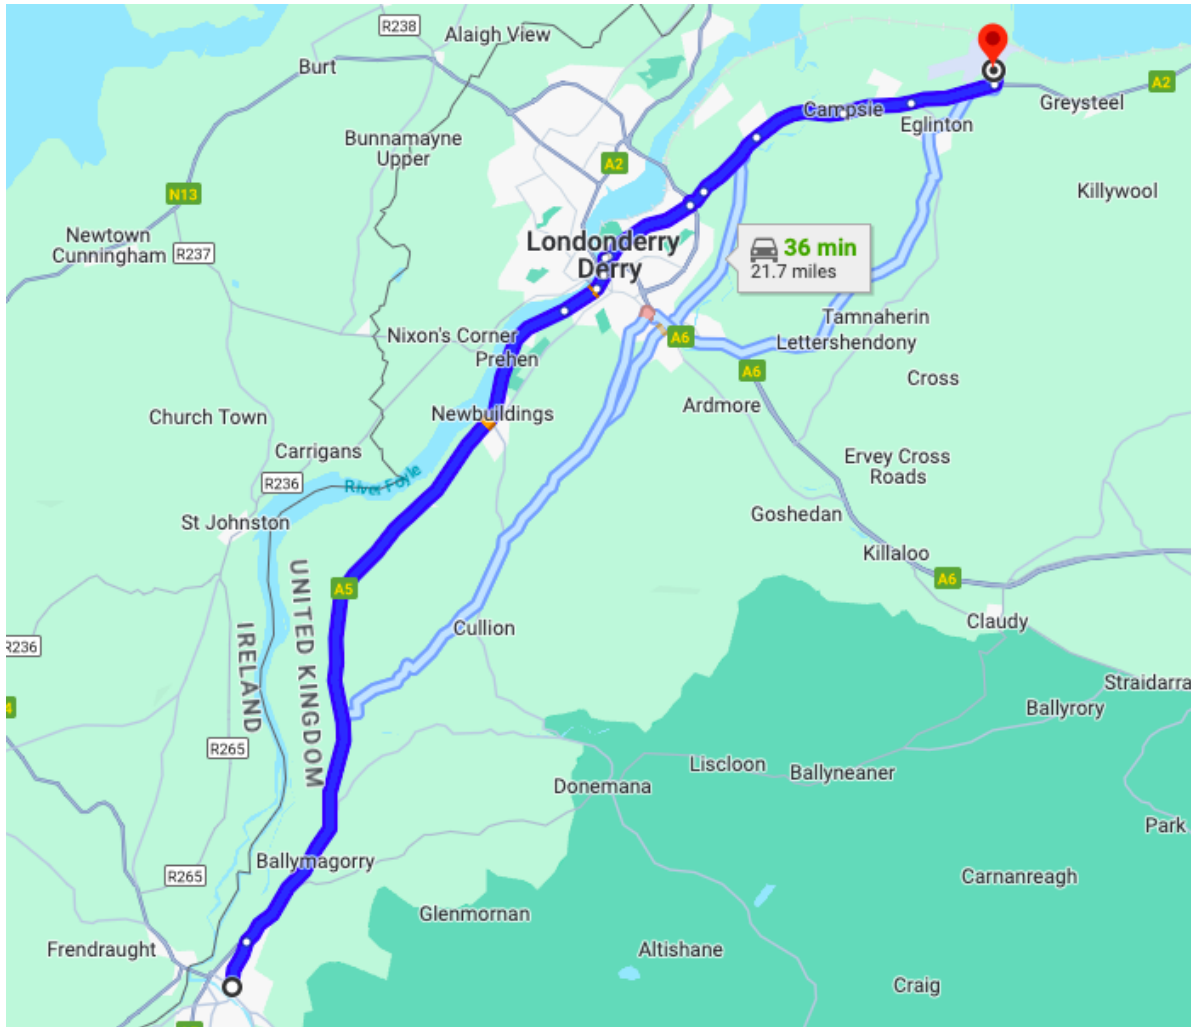

**Directions from Strabane to City of Derry Airport.**  
**Estimate Time: 37min**

- Follow A5 and A2
- Turn right onto Derry Rd/A5 - Continue to follow A5
- Continue onto Victoria Rd
- Continue onto Duke St/A2
- At Duke Street Roundabout, take the 2nd exit onto A2
- At Waterside Roundabout, take the 2nd exit onto King St/A2
- Turn left onto Columba Ter/Ebrington Terrace/Limavady Rd/A2 - Continue to follow A2
- At Caw Roundabout, take the 3rd exit onto Clooney Rd/A2
- At the roundabout, take the 2nd exit and stay on Clooney Rd/A2
- At Maydown Roundabout, take the 2nd exit and stay on Clooney Rd/A2

- At Campsey Roundabout, take the 2nd exit and stay on Clooney Rd/A2 - Continue to follow A2
- At Broadbridge Roundabout, take the 2nd exit and stay on A2
- At Longfield Roundabout, take the 1st exit
- At Airport Roundabout, take the 2nd exit