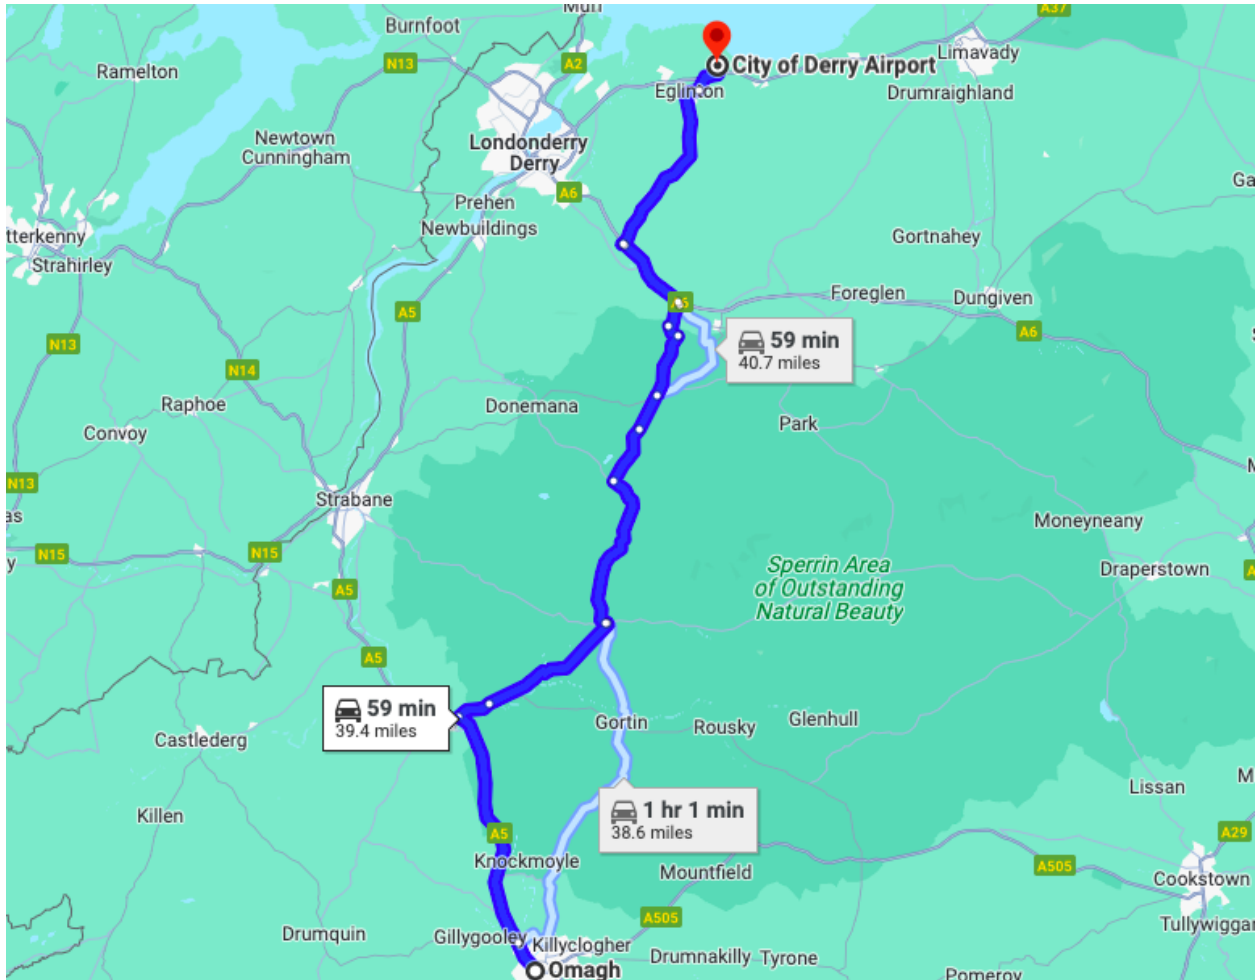

Directions from Omagh to City of Derry Airport. Estimate Time: 1hr

- Follow A5, B47 and B48 to Aghafad Rd in Derry and Strabane
- Turn left onto Great Northern Rd/A5
- At the roundabout, take the 2nd exit onto Beltany Rd/A5 - Continue to follow A5
- Turn right onto Plumbridge Rd/B46 - Keep left to continue on Plumbridge Rd/B47 - Continue to follow B47
- Turn left onto Culvacullion Rd/B47/B48
- Turn left onto B48/B536
- Turn right onto Lisnaragh Rd/B48
- Turn right onto Aghafad Rd
- Slight left onto Ballynacross Rd
- Continue on Ballyartan Rd to Glenshane Rd/B74

- Follow Foreglen Rd/A6 to Ballygudden Rd/B118 in Eglinton
- Turn left onto Glenshane Rd/B74
- Turn left onto Foreglen Rd/A6
- Take the exit towards Glenshane Rd
- At the roundabout, take the 2nd exit onto Glenshane Rd
- Glenshane Rd turns slightly left and becomes Tamnaherin Rd/B118 - Continue to follow B118
- Turn left onto Ballygudden Rd/B118
- At Longfield Roundabout, take the 2nd exit
- At Airport Roundabout, take the 2nd exit