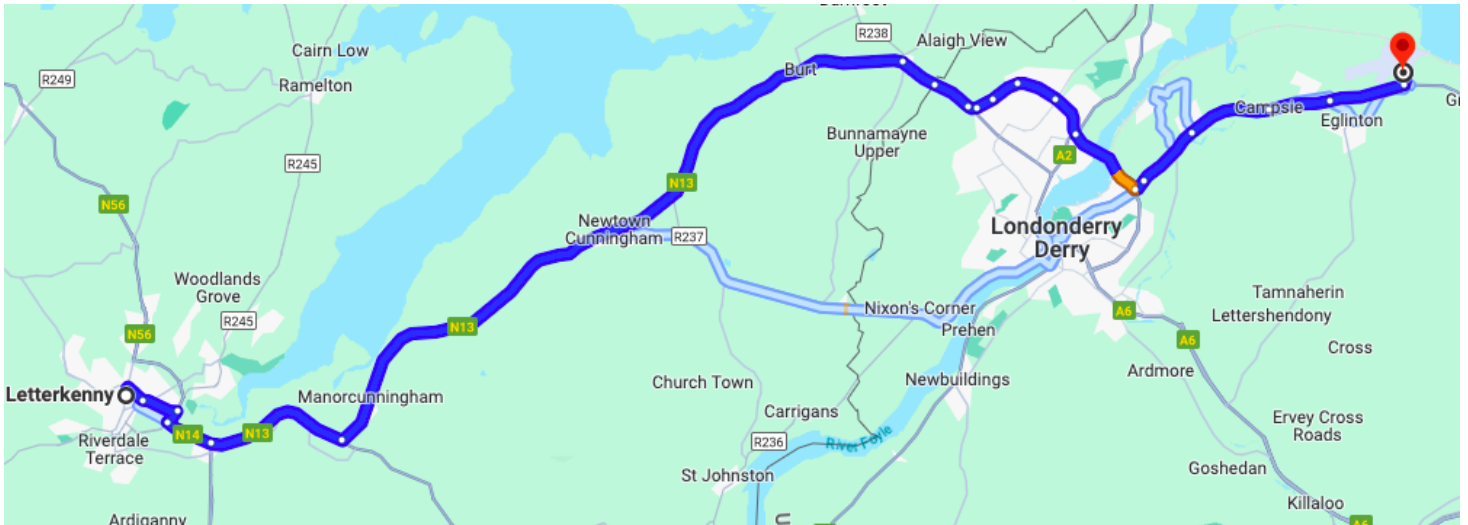

Directions from Letterkenny to City of Derry Airport. Estimated Time: 45min

- Follow N13, A515 and A2 to Derry and Strabane
- At the roundabout, take the 3rd exit onto R940 Ramelton Rd/N56
- At Polestar Roundabout, take the 1st exit onto N14/N56
- At Dry Arc Roundabout, take the 2nd exit onto N13/N14
- At the roundabout, take the 1st exit onto N13
- At the roundabout, take the 2nd exit and stay on N13
- Continue onto Buncrana Rd/A2
- Slight left onto A515
- At the roundabout, take the 2nd exit onto Ferndale Rd/A515
- At Ballyarnett Roundabout, take the 2nd exit and stay on A515
- At Culmore Rd Roundabout, take the 2nd exit onto Madam's Bank Rd/A515
- At Caw Roundabout, take the 1st exit onto Clooney Rd/A2
- At the roundabout, take the 2nd exit and stay on Clooney Rd/A2
- At Maydown Roundabout, take the 2nd exit and stay on Clooney Rd/A2
- At Campsey Roundabout, take the 2nd exit and stay on Clooney Rd/A2
- At Broadbridge Roundabout, take the 2nd exit and stay on A2
- At Longfield Roundabout, take the 1st exit
- At Airport Roundabout, take the 2nd exit