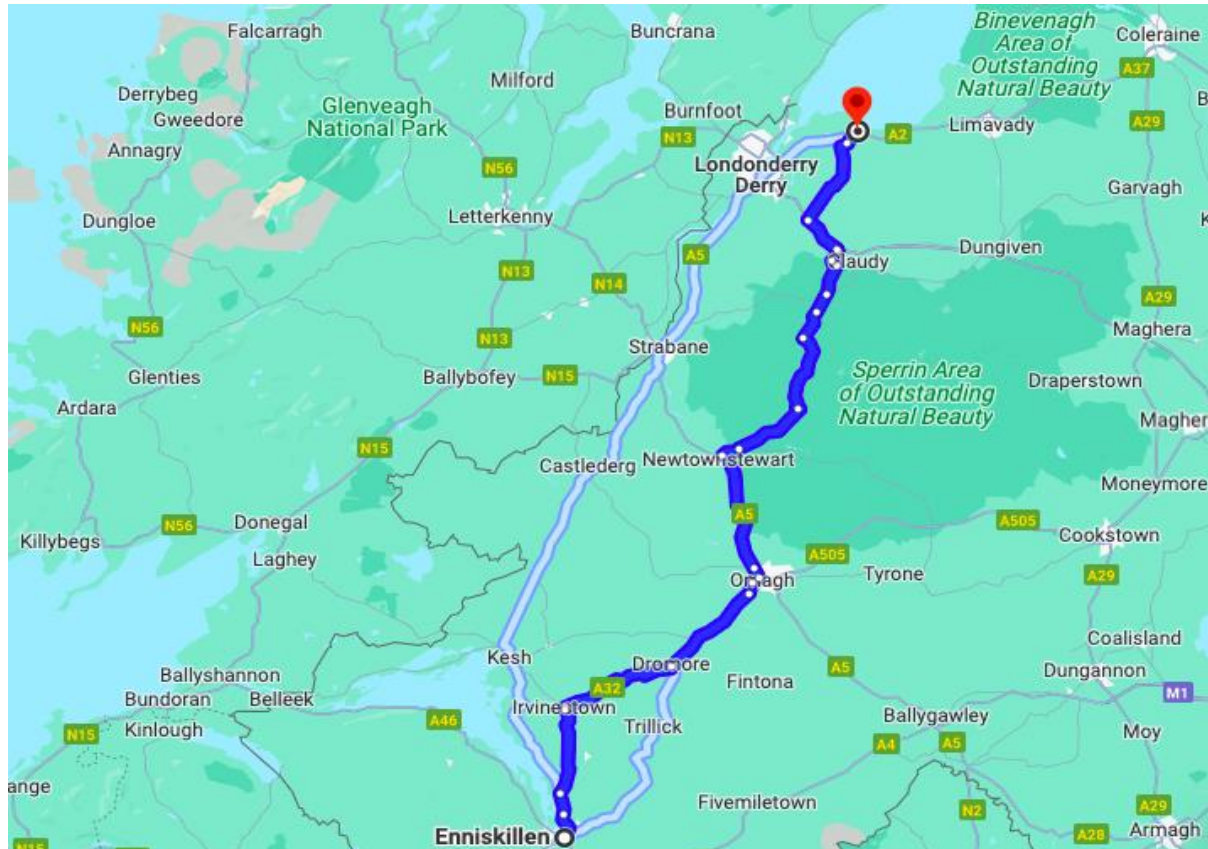

**Directions from Enniskillen to City of Derry Airport.**  
**Estimates Time: 1hr 40min**

- Follow A32 and A5 to Plumbridge Rd/B46 in Derry and Strabane
- At the roundabout, take the 2nd exit onto Irvinestown Rd/A32
- At the roundabout, take the 2nd exit onto Mossfield Rd/A32 - Continue to follow A32
- Turn right onto Brownhill Meadows/A32
- Turn right onto Pound St/A32
- At the roundabout, take the 2nd exit onto Omagh Rd/A32 - Continue to follow A32
- Turn left onto Brookmount Rd
- At the roundabout, take the 2nd exit onto Tamlaght Rd
- At the roundabout, take the 1st exit onto Brookmount Rd - Go through 2 roundabouts
- Turn left onto Great Northern Rd/A5
- At the roundabout, take the 2nd exit onto Beltany Rd/A5 - Continue to follow A5
- Turn right onto Plumbridge Rd/B46
- Keep left to continue on Plumbridge Rd/B47- Continue to follow B47
- Turn left onto Culvacullion Rd/B47/B48

- Turn left onto B48/B536
- Turn right onto Lisnaragh Rd/B48
- Turn right onto Aghafad Rd
- Slight left onto Ballynacross Rd
- Turn right onto Longland Rd/B49
- Turn left onto Ballyartan Rd
- Turn left onto Lower Ballyartan Rd
- Turn right onto Kilcatten Rd
- Turn left onto Glenshane Rd/B74
- Turn left onto Foreglen Rd/A6
- Take the exit towards Glenshane Rd - Follow B118
- At Longfield Roundabout, take the 2nd exit
- At Airport Roundabout, take the 2nd exit