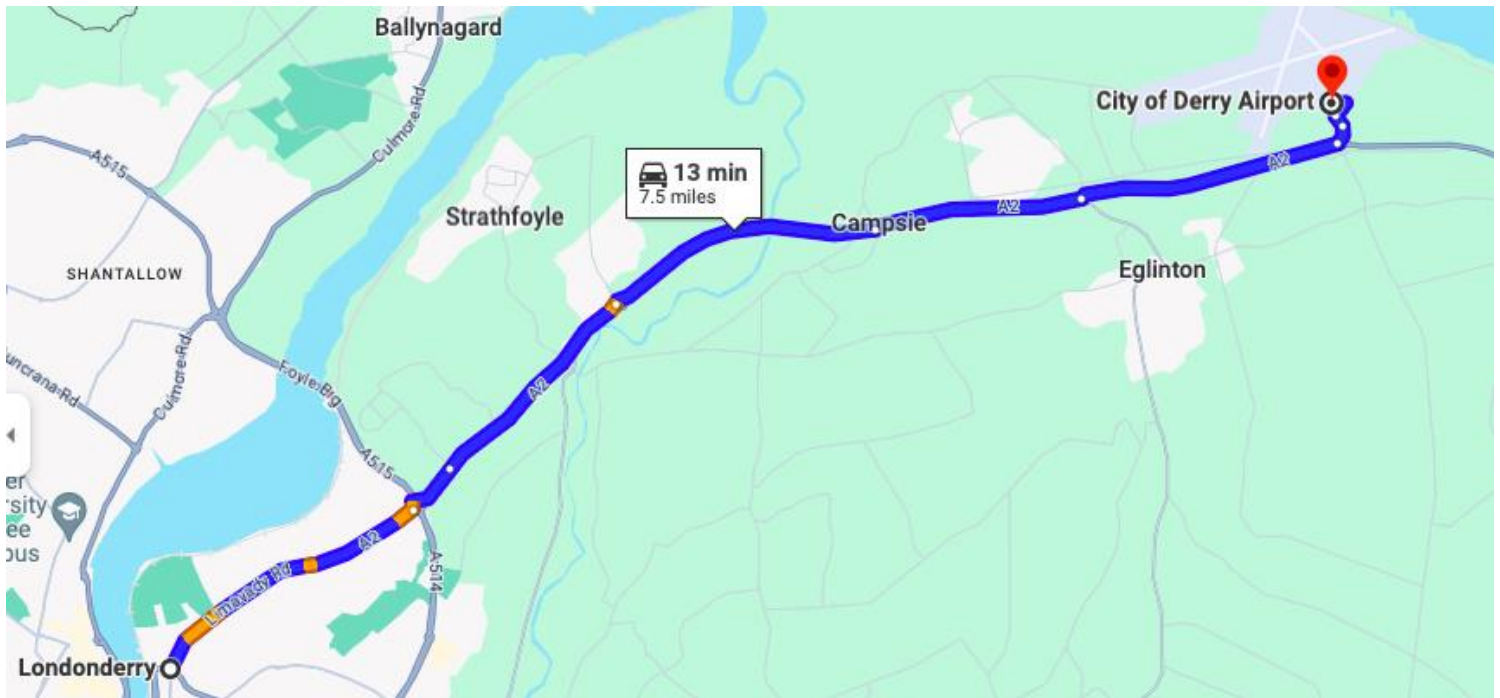

Directions from Derry/Londonderry to City of Derry Airport.
Estimated Time: 10-15 min

- Follow A2
- At Caw Roundabout, take the 3rd exit onto Clooney Rd/A2
- At the roundabout, take the 2nd exit and stay on Clooney Rd/A2
- At Maydown Roundabout, take the 2nd exit and stay on Clooney Rd/A2
- At Campsey Roundabout, take the 2nd exit and stay on Clooney Rd/A2 - Continue to follow A2
- At Broadbridge Roundabout, take the 2nd exit and stay on A2
- At Longfield Roundabout, take the 1st exit
- At Airport Roundabout, take the 2nd exit