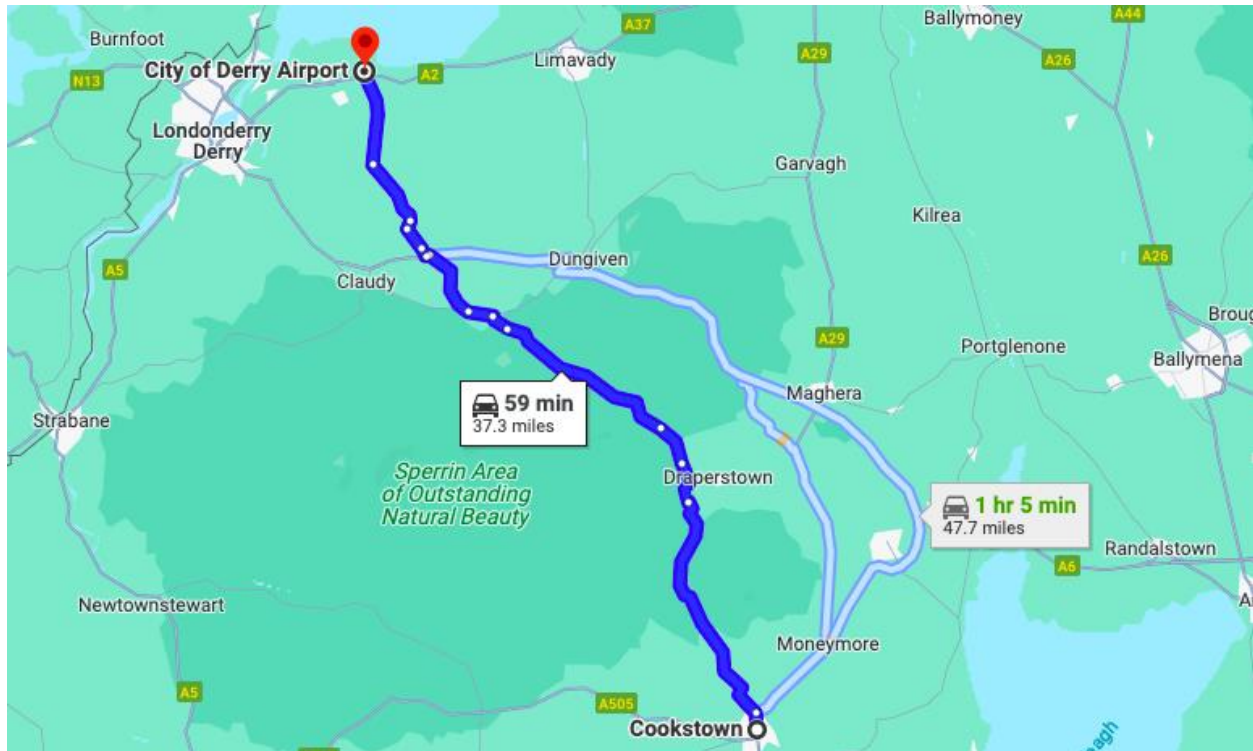

Directions from Cookstown to City of Derry Airport. Estimated Time: 1hr 7min

- Take B162, B40 and Ballyhanedin Rd to Brockagh Rd in Derry and Strabane
- At the roundabout, continue straight onto Millburn St/B162
- Turn left onto Sixtowns Rd/B47
- Turn right onto Doon Rd/B162
- Continue onto Moydamlaght Rd/B40
- Turn left onto Moneyneany Rd/B40
- Continue to follow B40
- Continue onto Gledra Rd/B44
- Turn left onto Feeny Rd/B74
- Continue to follow B74
- Turn right onto Ballyhanedin Rd
- Turn left onto Foreglen Rd
- Turn right

- Continue onto Ballyhanedin Rd
- Turn right onto Baranailt Rd/B69
- Turn left onto Brockagh Rd
- Turn right onto Craigbrack Rd
- Turn right onto Ballygudden Rd/B118
- At Longfield Roundabout, take the 2nd exit
- At Airport Roundabout, take the 2nd exit