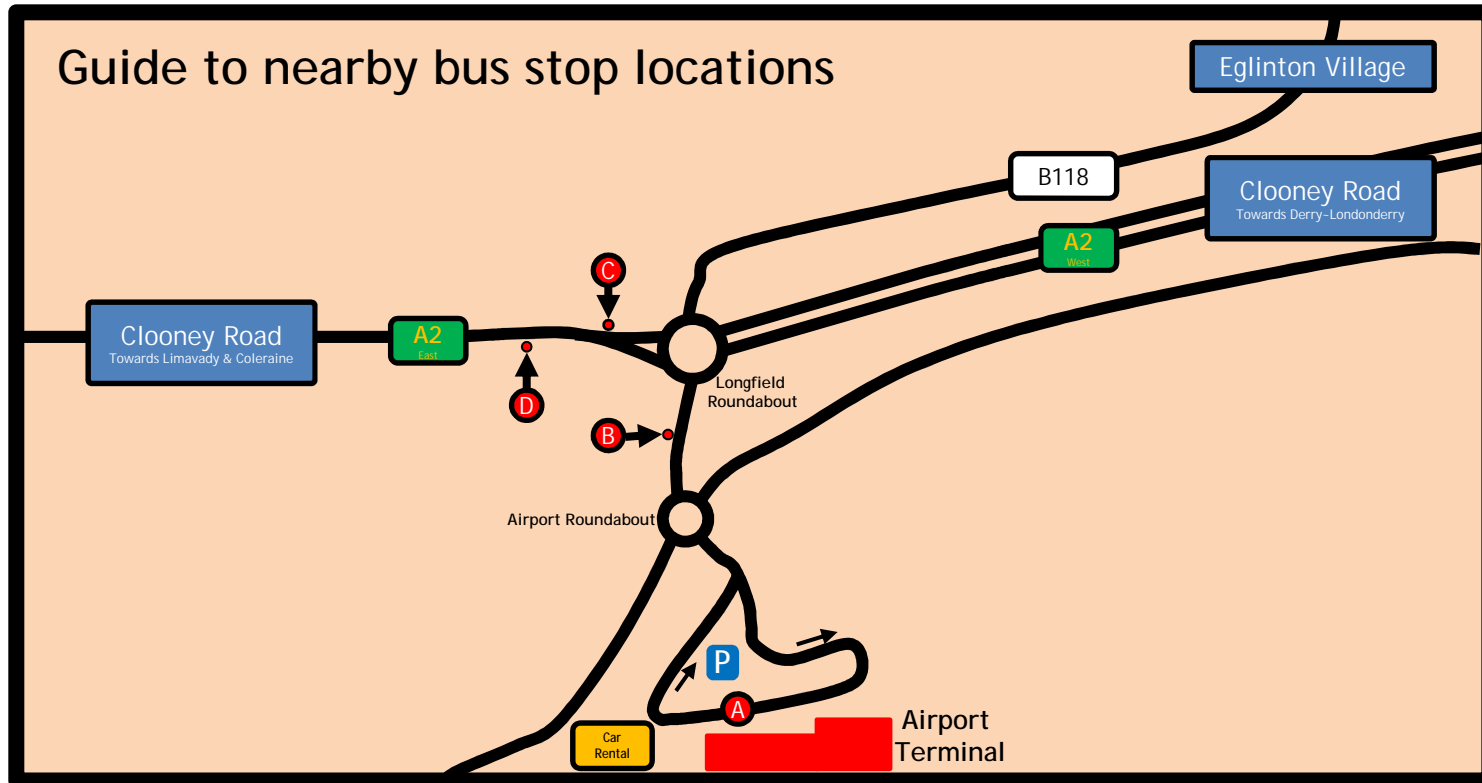

# Bus services from City of Derry Airport towards Derry~Londonderry City Centre, Limavady & Coleraine

- A** 234 Towards Derry~Londonderry City Centre or Limavady & Coleraine  
*Check your bus destination as services travelling in all directions use the same stop*
- B** 145 Towards Derry~Londonderry City Centre
- C** 143 144 152 234 Towards Derry~Londonderry City Centre
- D** 143 144 152 234 Towards Limavady. Service 234 continues to Coleraine

# To Coleraine Bus & Rail Station